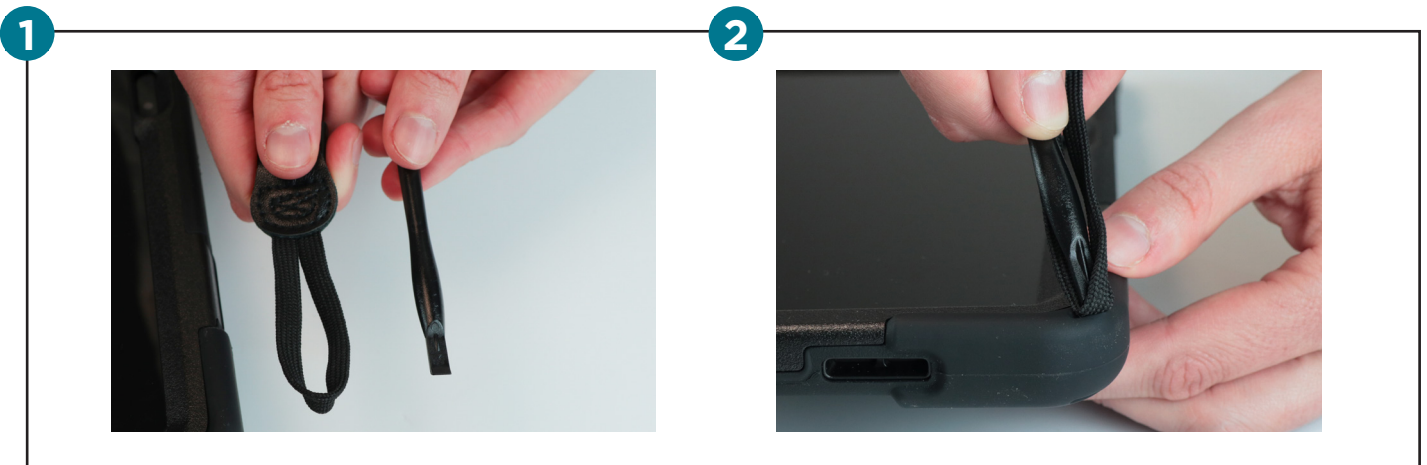

REF. 072004

TRIPOD MODE

PULL OUT THE BRACKET AND INSERT IT INTO THE SLOT TO SECURE THE TRIPOD.
TO STORE, SIMPLY PULL THE TRIPOD TOWARDS YOU.

SHOULDER STRAP

PASS THE TOOL THROUGH THE CORD, THEN THREAD THE CORD THROUGH THE NOTCH UNTIL IT PASSES THROUGH THE SILICONE CASE.