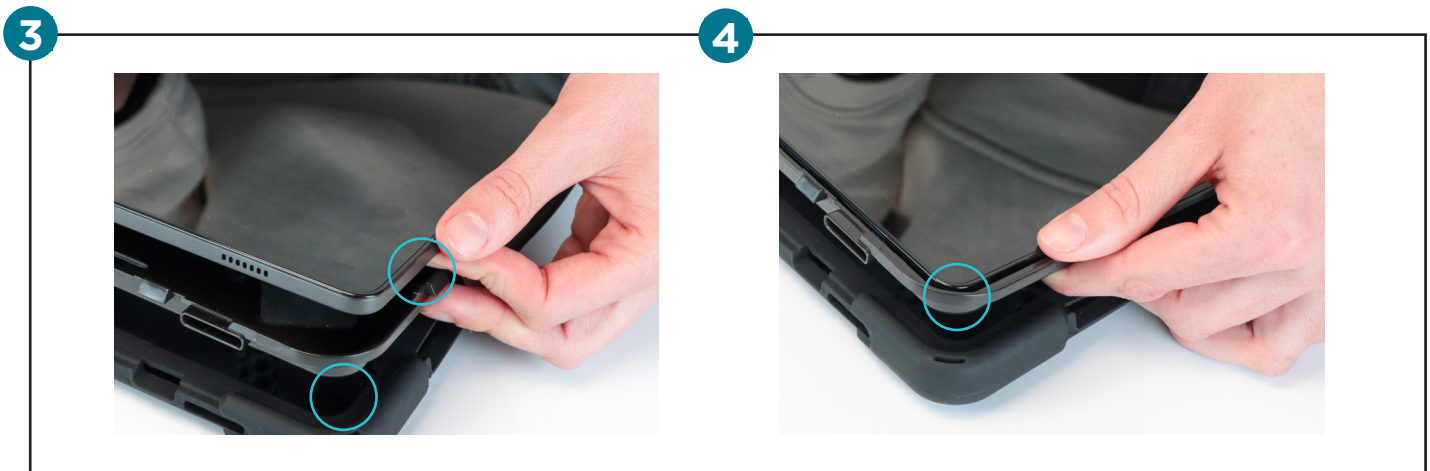

Video/landscape position

Stylus holder

Integrated on the hand strap
Stylus not included

Shoulder strap

Shoulder strap included

REFERENCE

Ref	Product	EAN Code
072006	All in Case for Galaxy Tab S10 FE - Tab S9 FE - Tab S9 + Shoulderstrap	3700992535784

INSTALLATION GUIDE

REF. 072004

PROTECTIVE CASE

USE THE INSTALLATION TOOL TO UNLOCK THE FOUR SIDE CLIPS AND REMOVE THE HARD FRONT PANEL.

PLACE THE TABLET ON THE RIGID BACK PLATE, MAKING SURE THAT THE CAMERA LENS IS ALIGNED WITH THE CUT-OUT.