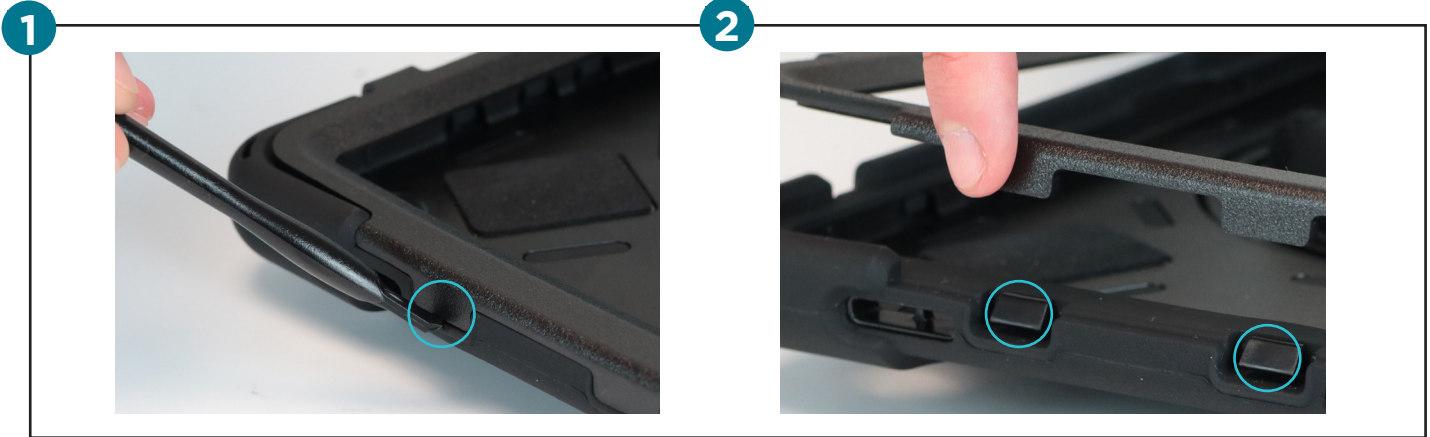

Video/landscape position

Stylus holder

Integrated on the hand strap
Stylus not included

Shoulder strap

Shoulder strap included

REFERENCE

Ref	Product	EAN Code
072006	All in Case for Galaxy Tab S10 FE - Tab S9 FE - Tab S9 + Shoulderstrap	3700992535784

INSTALLATION GUIDE

REF. 072004

PROTECTIVE CASE

USE THE INSTALLATION TOOL TO UNLOCK THE FOUR SIDE CLIPS AND REMOVE THE HARD FRONT PANEL.

PLACE THE TABLET ON THE RIGID BACK PLATE, MAKING SURE THAT THE CAMERA LENS IS ALIGNED WITH THE CUT-OUT.