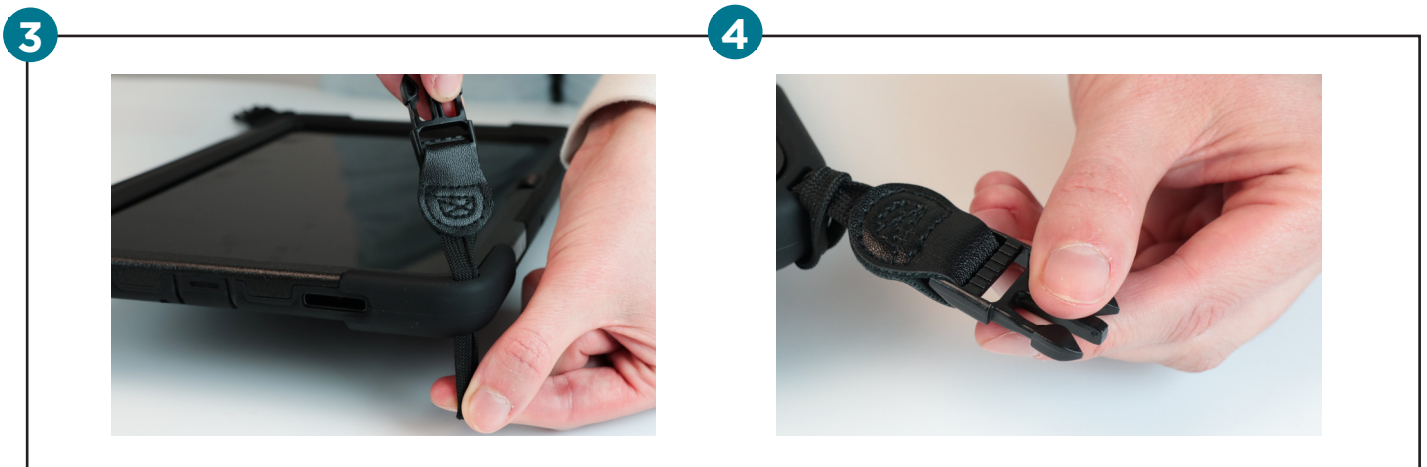

REF. 072004

TRIPOD MODE

PULL OUT THE BRACKET AND INSERT IT INTO THE SLOT TO SECURE THE TRIPOD.
TO STORE, SIMPLY PULL THE TRIPOD TOWARDS YOU.

SHOULDER STRAP

PASS THE TOOL THROUGH THE CORD, THEN THREAD THE CORD THROUGH THE NOTCH UNTIL IT PASSES THROUGH THE SILICONE CASE.

PULL THE CORD AT BOTH ENDS, TIE A KNOT AND ATTACH THE LOOP TO THE REST OF THE SHOULDER STRAP.