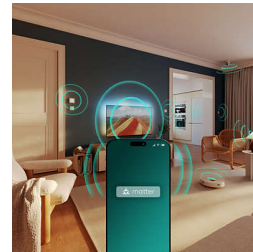

## Seamless control

Seamless compatibility with Matter means that you can easily integrate this 4K MiniLED TV into your existing smart home network. You can also use the TV remote to control your satellite or cable box or wake the TV's built-in Alexa — and the TV is compatible with Google smart speakers and Apple AirPlay too.