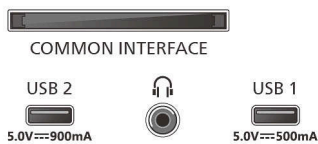

Connections

Side