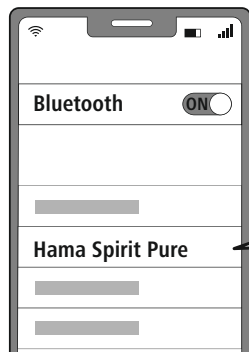

Password

0000

		Siri / Google	1x →	
			2x →	
			3x →	
			2x →	
			2x →	
			3x →	R
			3x ←	L

www.hama.com

00184108,

00184109

→ Downloads

<https://www.hama.com/00184108>

Service & Support

www.hama.com

+49 9091 502-0

hama

Hama GmbH & Co KG
86652 Monheim / Germany

*The *Bluetooth*® word mark and logos are registered trademarks owned by the Bluetooth SIG, Inc. and any use of such marks by Hama GmbH & Co KG is under license. Other trademarks and trade names are those of their respective owners.*

00184108_09/08.21