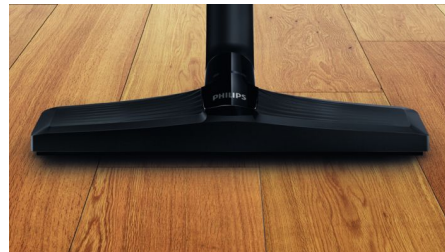

No-scratch parquet nozzle

Soft brush hairs on our parquet nozzle clean with care and protect your hard floors from scratches.