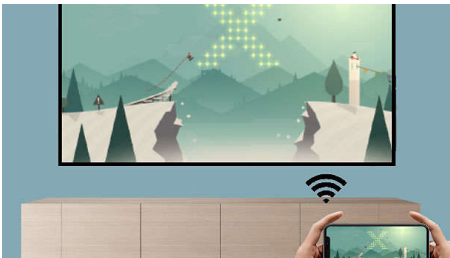

Philips NeoPix 750
Home Projector

120" in True FULL HD 1080p

Multiple Image corrections
Powerful Sound System
Super Silent

NPX750

Massive image, Smart with Apps

The NeoPix 750 Smart projector is made to deliver the best entertainment experience on a massive 120" display! LuminOS provides you with the apps you need. Keystone, 4-corner correction, digital zoom corrections and powerful audio system.

PHILIPS

Highlights

Super Silent

Meticulously engineered fan system to optimise airflow and heat dissipation while maintaining a sleek, compact design. Utilising high-performance fans, this projector offers unparalleled silence, which allows you to fully immerse yourself in your entertainment.

Smart OS for apps and more

Take full advantage of endless entertainment directly out of the box with all of your favourite pre-installed apps.

Wi-Fi screen mirroring experience

Connect your mobile devices such as a tablet, a smartphone or even a computer wirelessly to mirror and share all your contents.

Powerful sound system

Immerse yourself in outstanding sound quality with the audio system, featuring two speakers for a truly exceptional audio experience. Need a bigger sound? The 3.5 mm jack output is there to connect your earphones or external speakers.