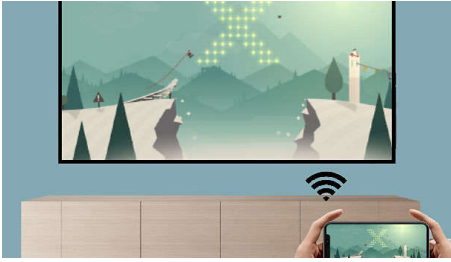

## A silent fan, loudspeakers and your apps in 1080p!

Compact, silent and designed to produce bright and colourful images in a dark room, the NeoPix 550 Smart boasts a 100 inch-wide True Full HD 1080p resolution. Thanks to LuminOS, your favourite content is always at your fingertips.

## Wi-Fi screen mirroring experience

Connect your mobile devices such as a tablet, a smartphone or even a computer wirelessly to mirror and share all your contents.

## Super Silent

Meticulously engineered fan system to optimise airflow and heat dissipation while maintaining a sleek, compact design. Utilising high-performance fans, this projector offers unparalleled silence, which allows you to fully immerse yourself in your entertainment.